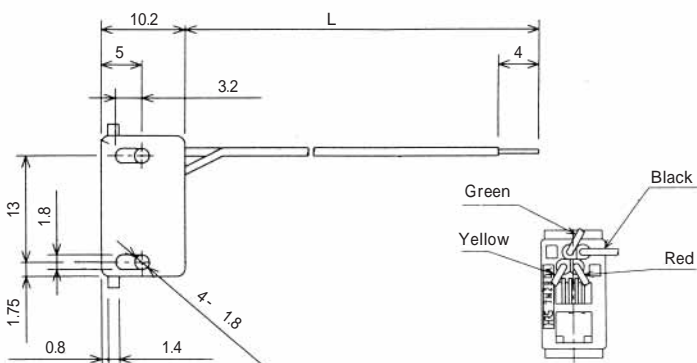

Note: Standard finish color is warm gray.