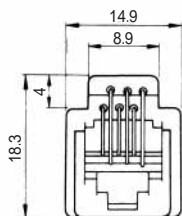

CL No.	Part No.	RoHS
CL222-4440-9	TM2RDA-F44-4S-150M	YES

Color	L (mm)
Yellow	150
Green	150
Red	150
Black	150

Note: Standard finish color is warm gray.

MODULAR CONNECTORS

CL 222 TM

TM6RA-144- *

CL No.	Part No.	RoHS
222-4474-0	TM6RA-144-35S-150M	YES

Color	L (mm)
Yellow	150
Green	150
Red	150
Black	150

Note: Standard finish color is ash gray.

TM1RV-623K66- *
 TM1RV-623K64- *
 TM1RV-623K62- *

CL No.	Part No.	RoHS
222-4307-9	TM1RV-623K66-4S-150M	YES

Color	L (mm)
White	150
Yellow	150
Green	150
Red	150
Black	150
Blue	150

Color	L (mm)
Yellow	150
Green	150
Red	150
Black	150

CL No.	Part No.	RoHS
222-4470-0	TM1RV-623K62-4S-150M	YES

Color	L (mm)
Green	150
Red	150

Note1: Standard finish color is gray.

Note2: The drawing is shown sample of TM1RV-623K66- *

TM1RV-623P66- *
 TM1RV-623P64- *

CL No.	Part No.	RoHS
222-4471-2	TM1RV-623P66-35S-150M	YES

Color	L (mm)
White	150
Black	150
Red	150
Green	150
Yellow	150
Blue	150

CL No.	Part No.	RoHS
222-4425-5	TM1RV-623P64-35S-150M	YES