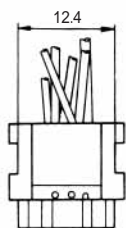

CL No.	Part No.	RoHS
CL222-4440-9	TM2RDA-F44-4S-150M	YES

Color	L (mm)
Yellow	150
Green	150
Red	150
Black	150

Note: Standard finish color is warm gray.

MODULAR CONNECTORS

CL 222 TM

TM6RA-144- *

CL No.	Part No.	RoHS
222-4474-0	TM6RA-144-35S-150M	YES

Color	L (mm)
Yellow	150
Green	150
Red	150
Black	150

Note: Standard finish color is ash gray.

TM1RV-623K66- *
 TM1RV-623K64- *
 TM1RV-623K62- *

CL No.	Part No.	RoHS
222-4307-9	TM1RV-623K66-4S-150M	YES

Color	L (mm)
White	150
Yellow	150
Green	150
Red	150
Black	150
Blue	150