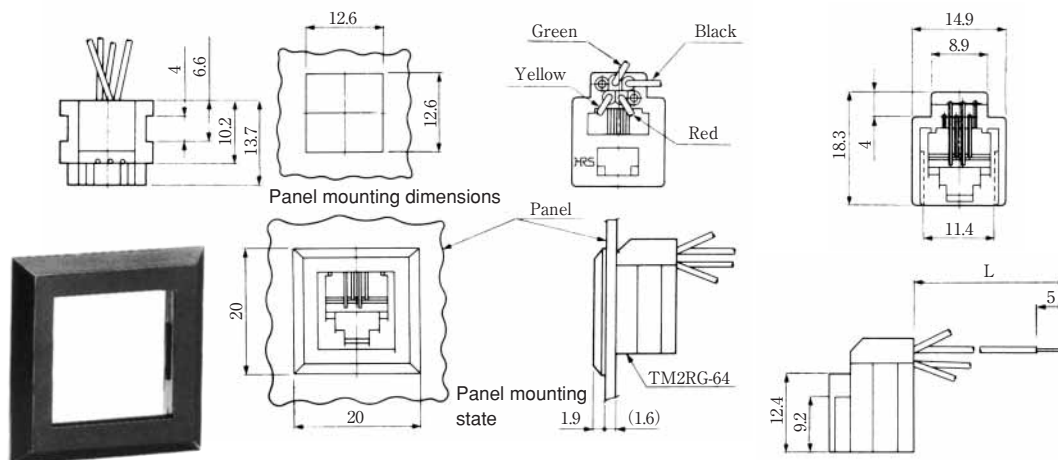

●TM2RGV-L66-*

●TM2RGV-L64-*

●TM2RGV-L62-*

CL No.	Part No.	RoHS
222-4462-1	TM2RGV-L66-4S-150M	YES

Color	L (mm)
White	150
Yellow	150
Green	150
Red	150
Black	150
Blue	150

CL No.	Part No.	RoHS
222-4456-9	TM2RGV-L64-4S-150M	YES

Color	L (mm)
Yellow	150
Green	150
Red	150
Black	150

CL No.	Part No.	RoHS
222-4455-6	TM2RGV-L62-4S-150M	YES

Color	L (mm)
Green	150
Red	150

Note1: Standard finish color is dark brown. Note2: The drawing is shown sample of TM2RGV-L64-*