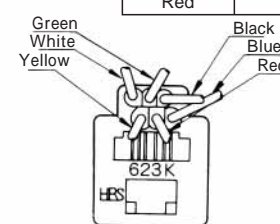

CL No.	Part No.	RoHS
CL222-4440-9	TM2RDA-F44-4S-150M	YES

Color	L (mm)
Yellow	150
Green	150
Red	150
Black	150

Note: Standard finish color is warm gray.

MODULAR CONNECTORS

CL 222 TM

TM6RA-144- *

CL No.	Part No.	RoHS
222-4474-0	TM6RA-144-35S-150M	YES

Color	L (mm)
Yellow	150
Green	150
Red	150
Black	150

Note: Standard finish color is ash gray.

TM1RV-623K66- *
 TM1RV-623K64- *
 TM1RV-623K62- *

CL No.	Part No.	RoHS
222-4307-9	TM1RV-623K66-4S-150M	YES

Color	L (mm)
White	150
Yellow	150
Green	150
Red	150
Black	150
Blue	150

Color	L (mm)
Yellow	150
Green	150
Red	150
Black	150

CL No.	Part No.	RoHS
222-4470-0	TM1RV-623K62-4S-150M	YES

Color	L (mm)
Green	150
Red	150

Note1: Standard finish color is gray.

Note2: The drawing is shown sample of TM1RV-623K66- *