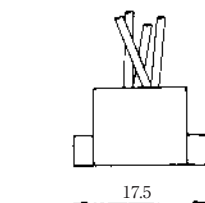

MODULAR CONNECTORS

CL 222 TM

Wire Lead Jack Type

●TM1R-616B44-*

CL No.	Part No.	RoHS
222-4465-0	TM1R-616B44-35S-150M	YES

Color	L (mm)
Yellow	150
Green	150
Red	150
Black	150

Note: Standard finish color is gray.

●TM1R-616P44-*

CL No.	Part No.	RoHS
222-4466-2	TM1R-616P44-35S-150M	YES

Color	L (mm)
Yellow	150
Green	150
Red	150
Black	150

Note: Standard finish color is gray.

●TM1R-616M44-*

CL No.	Part No.	RoHS
222-4451-5	TM1R-616M44-35S-70M	YES