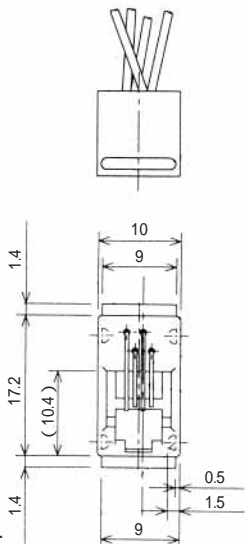

●TM1R-616P44-*

CL No.	Part No.	RoHS
222-4466-2	TM1R-616P44-35S-150M	YES

Color	L (mm)
Yellow	150
Green	150
Red	150
Black	150

Note: Standard finish color is gray.

●TM1R-616M44-*

CL No.	Part No.	RoHS
222-4451-5	TM1R-616M44-35S-70M	YES

Note: Standard finish color is gray.

TM2RD-F44-*

CL No.	Part No.	RoHS
222-4467-5	TM2RD-F44-4S-150M	YES

Color	L (mm)
Yellow	150
Green	150
Red	150
Black	150

Note: Standard finish color is warm gray.

TM2RDA-F44-*

CL No.	Part No.	RoHS
CL222-4440-9	TM2RDA-F44-4S-150M	YES

Color	L (mm)
Yellow	150
Green	150
Red	150
Black	150

Note: Standard finish color is warm gray.

MODULAR CONNECTORS

CL 222 TM

TM6RA-144- *

CL No.	Part No.	RoHS
222-4474-0	TM6RA-144-35S-150M	YES

TM1RV-623P66- *
 TM1RV-623P64- *

CL No.	Part No.	RoHS
222-4471-2	TM1RV-623P66-35S-150M	YES

Color	L (mm)
White	150
Black	150
Red	150
Green	150
Yellow	150
Blue	150

CL No.	Part No.	RoHS
222-4425-5	TM1RV-623P64-35S-150M	YES