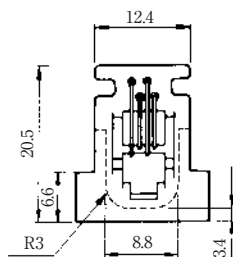

MODULAR CONNECTORS

CL 222 TM

Wire Lead Jack Type

●TM1R-616B44-*

CL No.	Part No.	RoHS
222-4465-0	TM1R-616B44-35S-150M	YES

Color	L (mm)
Yellow	150
Green	150
Red	150
Black	150

Note: Standard finish color is gray.

●TM1R-616P44-*

CL No.	Part No.	RoHS
222-4466-2	TM1R-616P44-35S-150M	YES

Color	L (mm)
Yellow	150
Green	150
Red	150
Black	150

Note: Standard finish color is gray.

●TM1R-616M44-*

CL No.	Part No.	RoHS
222-4451-5	TM1R-616M44-35S-70M	YES

TM1RV-623P66- *
 TM1RV-623P64- *

CL No.	Part No.	RoHS
222-4471-2	TM1RV-623P66-35S-150M	YES

Color	L (mm)
White	150
Black	150
Red	150
Green	150
Yellow	150
Blue	150

CL No.	Part No.	RoHS
222-4425-5	TM1RV-623P64-35S-150M	YES