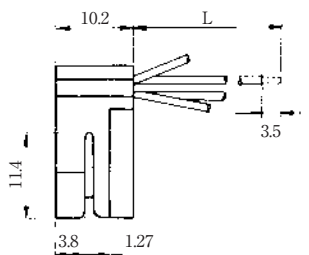

MODULAR CONNECTORS

CL 222 TM

Wire Lead Jack Type

●TM1R-616B44-*

CL No.	Part No.	RoHS
222-4465-0	TM1R-616B44-35S-150M	YES

Color	L (mm)
Yellow	150
Green	150
Red	150
Black	150

Note: Standard finish color is gray.

●TM1R-616P44-*

CL No.	Part No.	RoHS
222-4466-2	TM1R-616P44-35S-150M	YES

Color	L (mm)
Yellow	150
Green	150
Red	150
Black	150

Note: Standard finish color is gray.

●TM1R-616M44-*

CL No.	Part No.	RoHS
222-4451-5	TM1R-616M44-35S-70M	YES

TM1RV-623P66- *
 TM1RV-623P64- *

CL No.	Part No.	RoHS
222-4471-2	TM1RV-623P66-35S-150M	YES

Color	L (mm)
White	150
Black	150
Red	150
Green	150
Yellow	150
Blue	150

CL No.	Part No.	RoHS
222-4425-5	TM1RV-623P64-35S-150M	YES

Color	L (mm)
Brown	150
White	150
Yellow	150
Green	150
Red	150
Black	150
Blue	150
Orange	150

Note: Standard color is warm gray.

TM2RC-88- *

CL No.	Part No.	RoHS
222-4434-6	TM2RCV-M88-5S-450M	YES

Color	L (mm)
Gray	450
Purple	450
Blue	450
Green	450
Yellow	450
Orange	450
Red	450
Brown	450