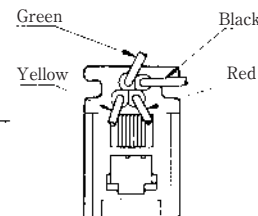

MODULAR CONNECTORS

CL 222 TM

Wire Lead Jack Type

●TM1R-616B44-*

CL No.	Part No.	RoHS
222-4465-0	TM1R-616B44-35S-150M	YES

Color	L (mm)
Yellow	150
Green	150
Red	150
Black	150

Note: Standard finish color is gray.

●TM1R-616P44-*

CL No.	Part No.	RoHS
222-4466-2	TM1R-616P44-35S-150M	YES

Color	L (mm)
Yellow	150
Green	150
Red	150
Black	150

Note: Standard finish color is gray.

●TM1R-616M44-*

CL No.	Part No.	RoHS
222-4451-5	TM1R-616M44-35S-70M	YES