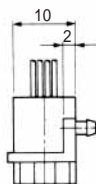

CL No.	Part No.	RoHS
CL222-4440-9	TM2RDA-F44-4S-150M	YES

Color	L (mm)
Yellow	150
Green	150
Red	150
Black	150

Note: Standard finish color is warm gray.

MODULAR CONNECTORS

CL 222 TM

TM6RA-144- *

CL No.	Part No.	RoHS
222-4474-0	TM6RA-144-35S-150M	YES