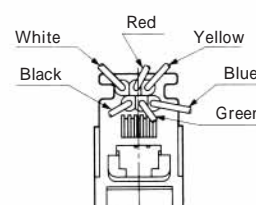

Color	L (mm)
Yellow	150
Green	150
Red	150
Black	150

CL No.	Part No.	RoHS
222-4470-0	TM1RV-623K62-4S-150M	YES

Color	L (mm)
Green	150
Red	150

Note1: Standard finish color is gray.

Note2: The drawing is shown sample of TM1RV-623K66- *

TM1RV-623P66- *
 TM1RV-623P64- *

CL No.	Part No.	RoHS
222-4471-2	TM1RV-623P66-35S-150M	YES

Color	L (mm)
White	150
Black	150
Red	150
Green	150
Yellow	150
Blue	150

CL No.	Part No.	RoHS
222-4425-5	TM1RV-623P64-35S-150M	YES

Color	L (mm)
Black	150
Red	150
Green	150
Yellow	150

Note1: Standard finish color is gray.

Note2: The drawing is shown sample of TM1RV-623P66- *

MODULAR CONNECTORS

CL 222 TM

●TM7RV-66-*

CL No.	Part No.	RoHS
222-4472-5	TM7RV-A66-35S-150M	YES