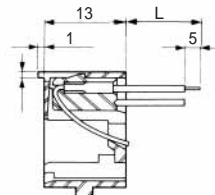

TM2RC-88- *

CL No.	Part No.	RoHS
222-4434-6	TM2RCV-M88-5S-450M	YES

Color	L (mm)
Gray	450
Purple	450
Blue	450
Green	450
Yellow	450
Orange	450
Red	450
Brown	450

Note: Standard finish color is beige white.