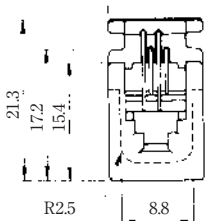

MODULAR CONNECTORS

CL 222 TM

Wire Lead Jack Type

●TM1R-616B44-*

CL No.	Part No.	RoHS
222-4465-0	TM1R-616B44-35S-150M	YES

Color	L (mm)
Yellow	150
Green	150
Red	150
Black	150

Note: Standard finish color is gray.

●TM1R-616P44-*

CL No.	Part No.	RoHS
222-4466-2	TM1R-616P44-35S-150M	YES

Color	L (mm)
Yellow	150
Green	150
Red	150
Black	150

Note: Standard finish color is gray.

●TM1R-616M44-*

CL No.	Part No.	RoHS
222-4451-5	TM1R-616M44-35S-70M	YES