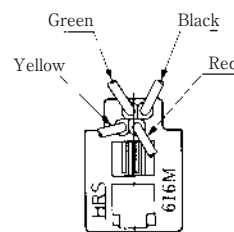

●TM1R-616P44-*

CL No.	Part No.	RoHS
222-4466-2	TM1R-616P44-35S-150M	YES

Color	L (mm)
Yellow	150
Green	150
Red	150
Black	150

Note: Standard finish color is gray.

●TM1R-616M44-*

CL No.	Part No.	RoHS
222-4451-5	TM1R-616M44-35S-70M	YES

Color	L (mm)
Yellow	70
Green	70
Red	70
Black	70

Note: Standard finish color is gray.

MODULAR CONNECTORS

CL 222 TM

TM1R-616W44-*

CL No.	Part No.	RoHS
222-4441-1	TM1R-616W44-4S-150M	YES

Color	L (mm)
Yellow	150
Green	150
Red	150
Black	150

Color	L (mm)
Brown	150
White	150
Yellow	150
Green	150
Red	150
Black	150
Blue	150
Orange	150

Note: Standard color is warm gray.

TM2RC-88- *

CL No.	Part No.	RoHS
222-4434-6	TM2RCV-M88-5S-450M	YES

Color	L (mm)
Gray	450
Purple	450
Blue	450
Green	450
Yellow	450
Orange	450
Red	450
Brown	450