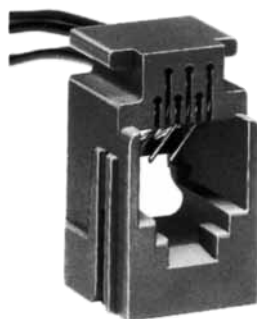

Color	L (mm)
Yellow	150
Green	150
Red	150
Black	150

CL No.	Part No.	RoHS
222-4470-0	TM1RV-623K62-4S-150M	YES

Color	L (mm)
Green	150
Red	150

Note1: Standard finish color is gray.

Note2: The drawing is shown sample of TM1RV-623K66- *

TM1RV-623P66- *
 TM1RV-623P64- *

CL No.	Part No.	RoHS
222-4471-2	TM1RV-623P66-35S-150M	YES

Color	L (mm)
White	150
Black	150
Red	150
Green	150
Yellow	150
Blue	150

CL No.	Part No.	RoHS
222-4425-5	TM1RV-623P64-35S-150M	YES